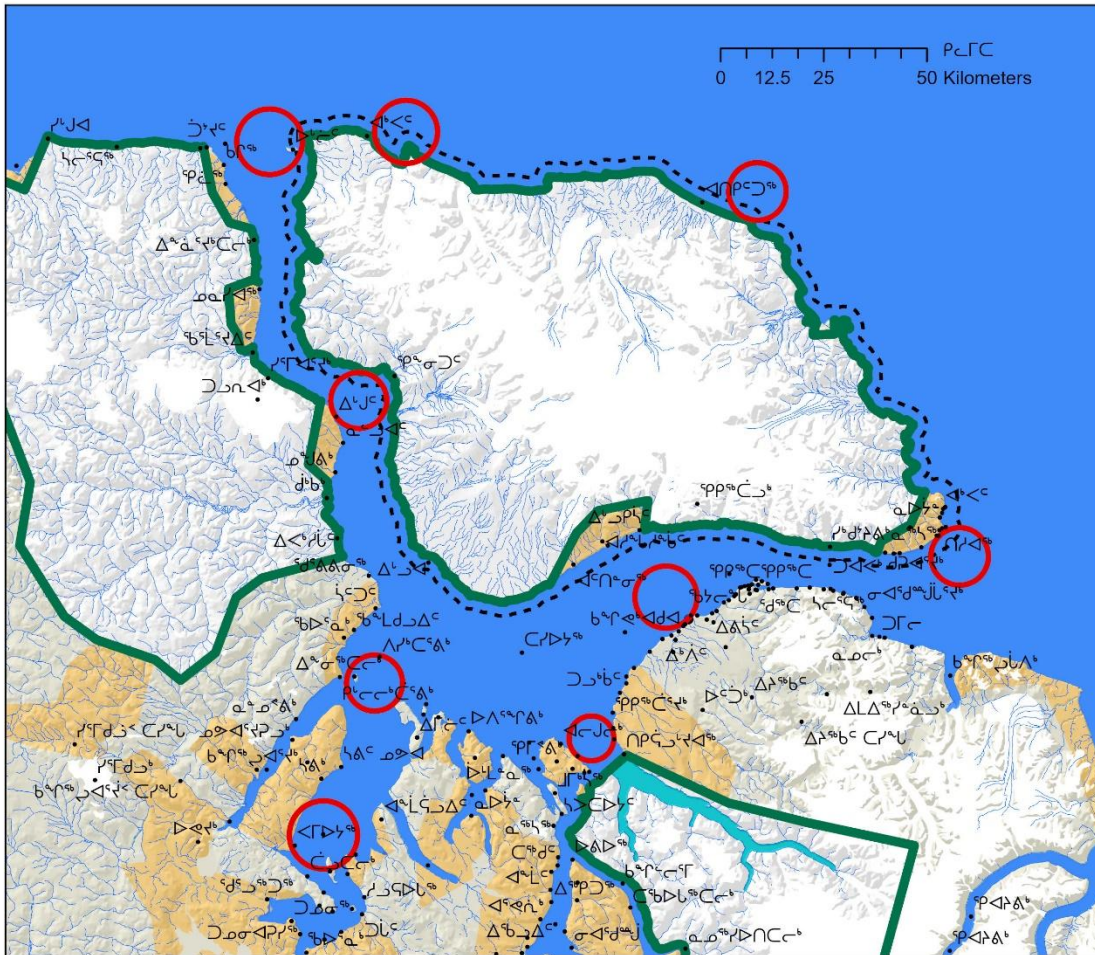

ᓄᓇᓂᓄᓐ ᓂᓕᓂᓄᓐ ᓄᓄᓐᓂᓄᓐ.

2026 ᓂᓄᓂᓄᓐ ᓂᓄᓂᓄᓐ ᓄᓄᓐᓂᓄᓐ
2026 Proposed Sites

- ᓂᓄᓂᓄᓐ ᓄᓄᓐᓂᓄᓐ ᓄᓄᓐᓂᓄᓐ
Tallurutiup Imanga National Marine Conservation Area
- ᓂᓄᓂᓄᓐ ᓄᓄᓐᓂᓄᓐ ᓄᓄᓐᓂᓄᓐ
Sirmilik National Park
- ᓂᓄᓂᓄᓐ ᓄᓄᓐᓂᓄᓐ ᓄᓄᓐᓂᓄᓐ
Bylot Island Migratory Bird Sanctuary
- ᓄᓄᓐᓂᓄᓐ ᓄᓄᓐᓂᓄᓐ
Inuit Owned Lands